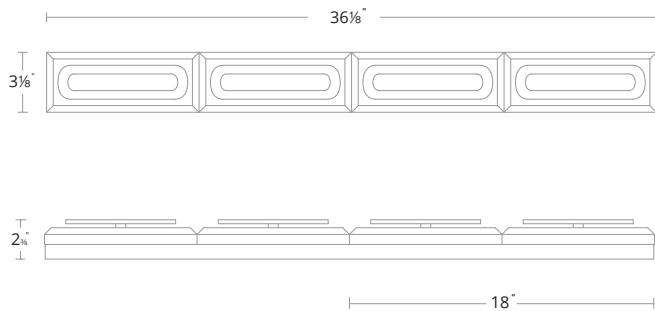

PN: Polished Nickel

DESCRIPTION

Spectacular and unique, this linear bath luminaire indirectly illuminates hand applied radiance crystal gemstones to the solid Schonbek optic crystal insets. Backlit to enhance ambient illumination, the linear silhouette offers visual comfort and a unique aesthetic with its carved crystal panels. Soiree is offered in 2 finishes and mounts vertically or horizontally.

LINE DRAWING

SPECIFICATIONS

CRI	90
Dimming	ELV, 0-10V, TRIAC
Standards	ETL/cETL, Damp, Title 24, ADA

Model	Size	LED Color Temp	Finish	Voltage	Wattage	Weight	LED Lumens	Delivered Lumens
BWS17236	36"	3000K/3500K/4000K	AB Aged Brass PN Polished Nickel	120-277V	30W	14 lb	2300	1806